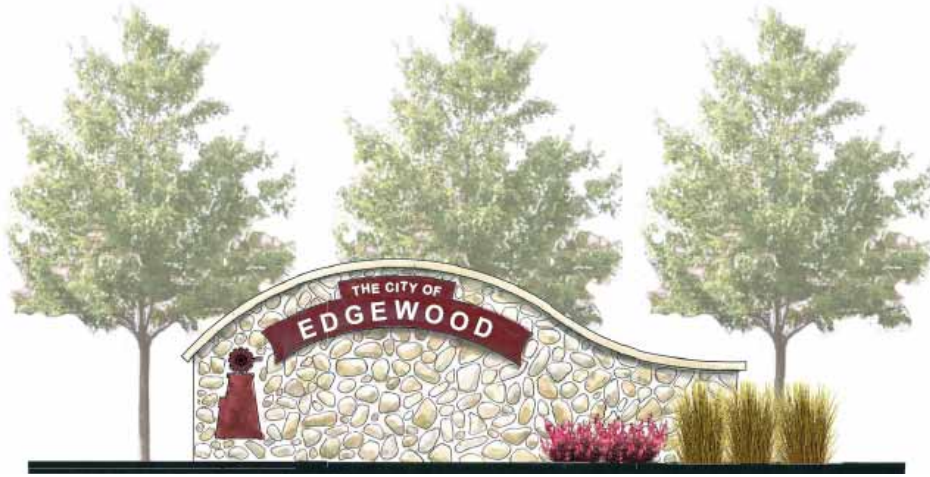

MERIDIAN CORRIDOR STREETSCAPE CONCEPTS

Gateway Monument

Street Light with Windmill Character Feature

Pedestrian Level Light

DESIGN THEME - CIVIC CAMPUS

Pedestrian & Street Lights

Handrail

Gateway Elevation

Benches & Litter
Receptacles

Transit Shelter

Gateway Plan

SR161 (Meridian Avenue) - Urban Design / Streetscape Character

February 4th, 2009
KPG

DESIGN THEME - LANDMARK

Street Lights

Clock

Handrail

Gateway Elevation

Benches & Litter
Receptacles

Transit Shelter

Gateway Plan

SR161 (Meridian Avenue) - Urban Design / Streetscape Character

February 4th, 2009
KPG

SITE AMENITIES