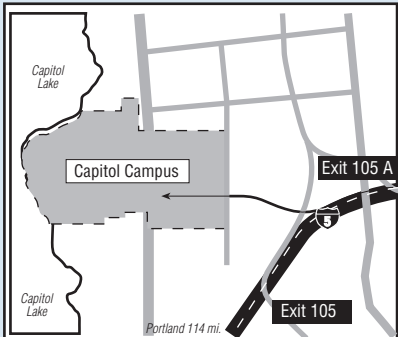

Welcome to the Washington State Capitol Campus

Legend

Visitor Parking 50 cents per hour.	Building	Point of interest
Intercity Transit	Free Shuttle	Entrance
		Parking

Produced by Washington State Department of General Administration Public Affairs Office - Jan. 2007

Capitol Lake

16th Avenue