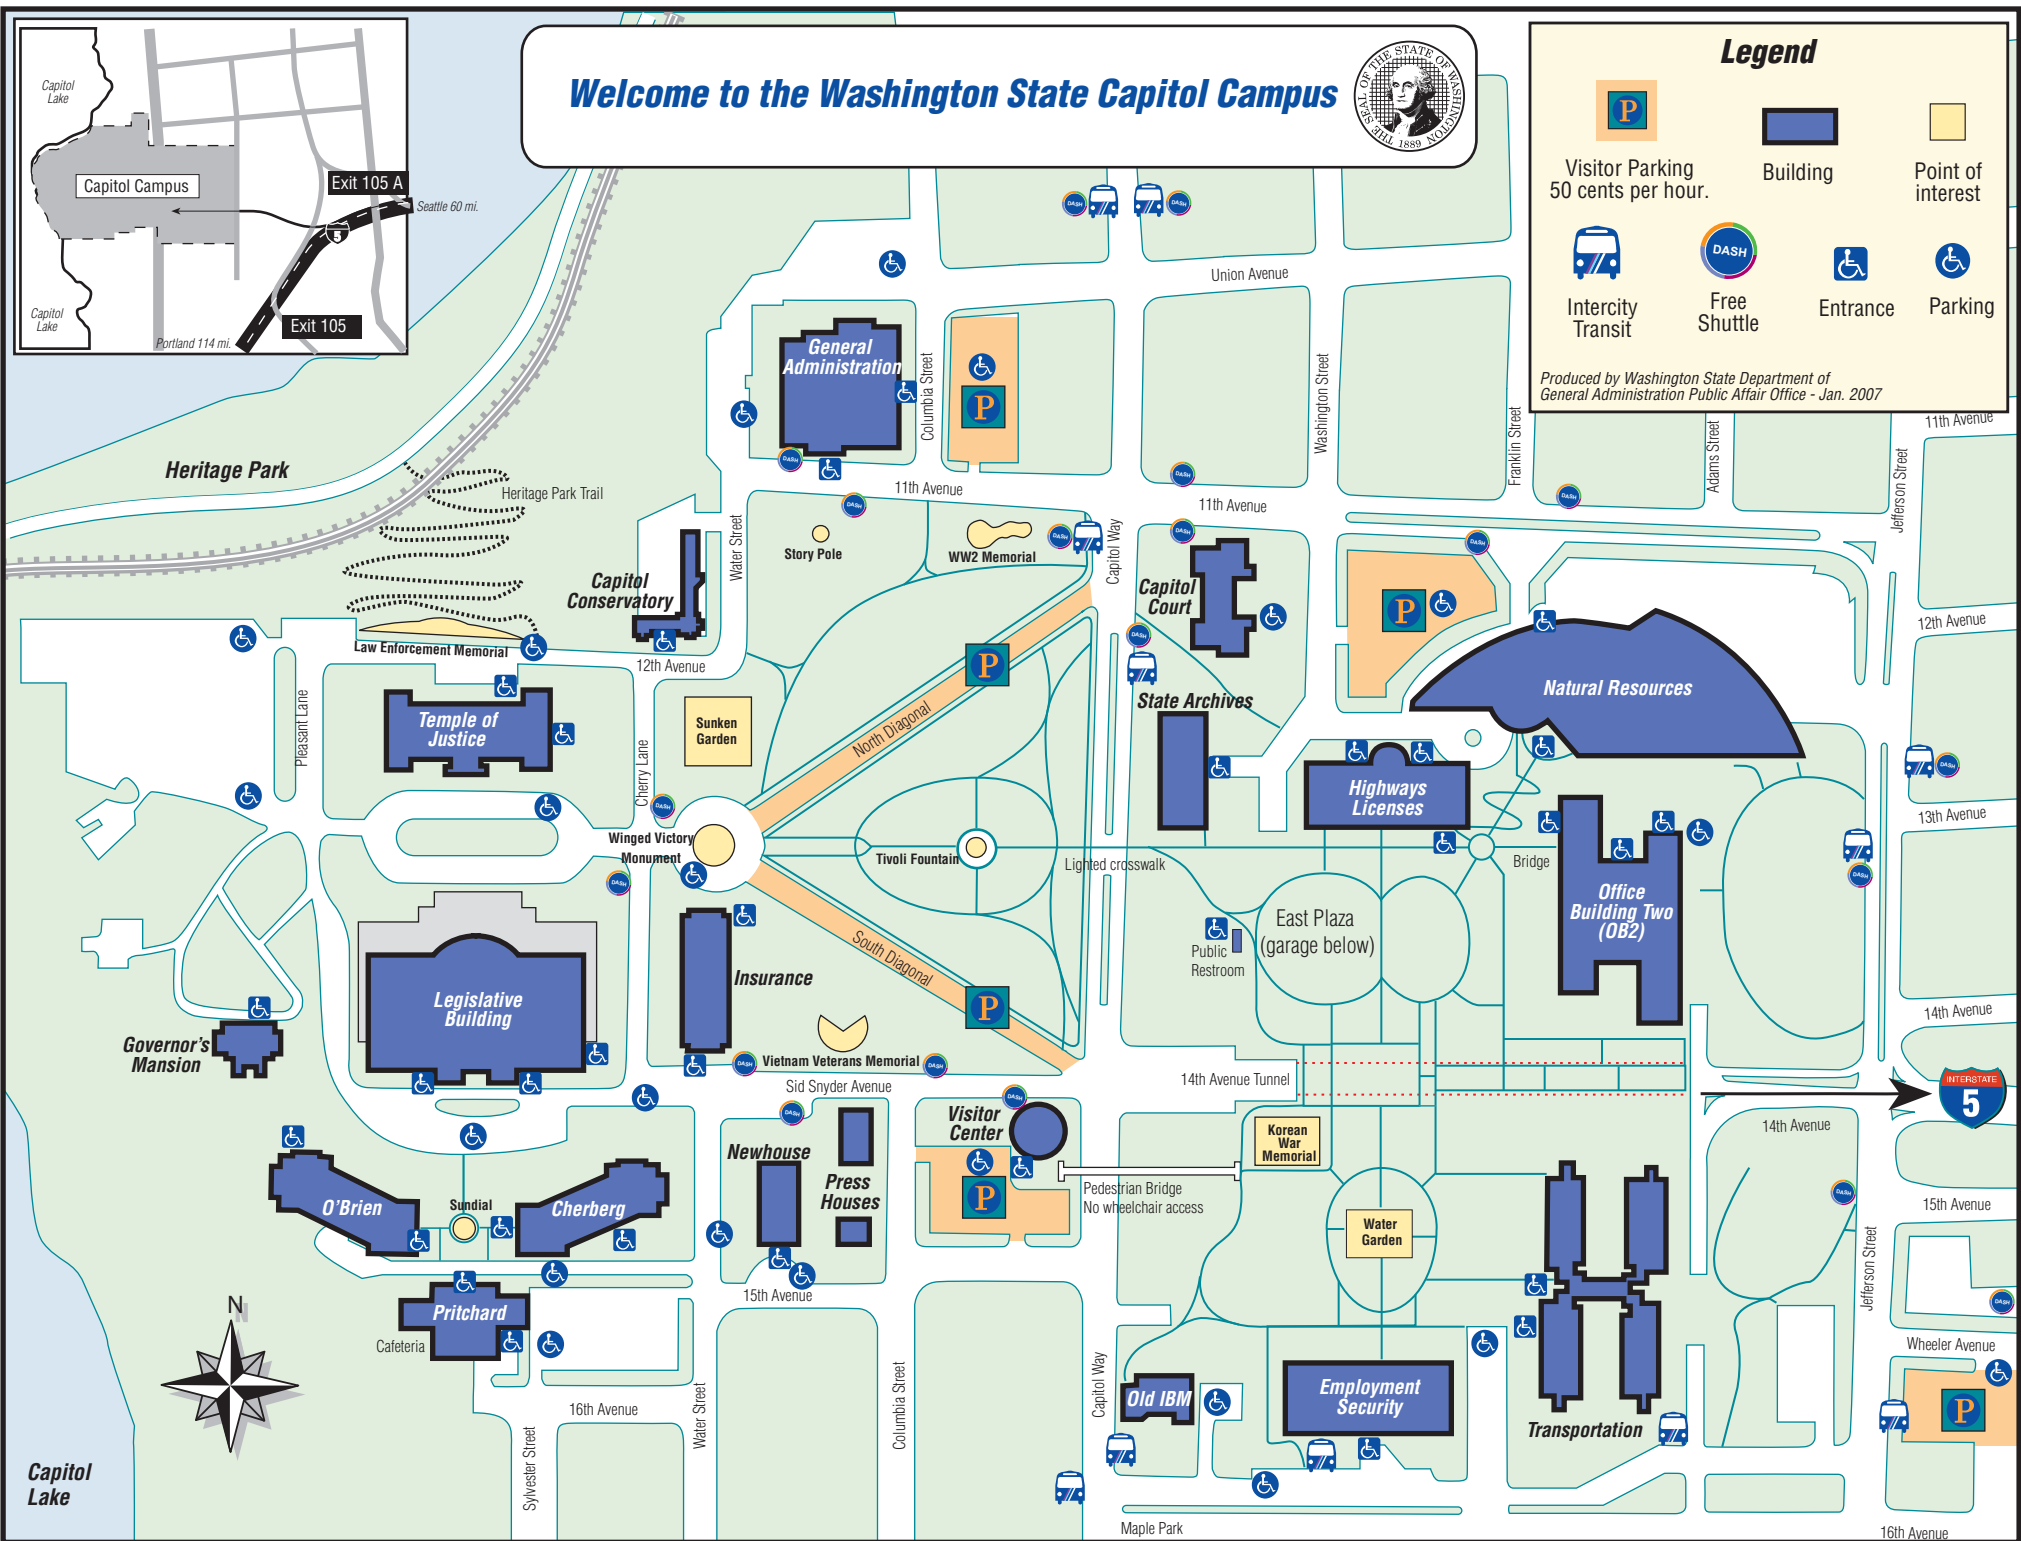

Welcome to the Washington State Capitol Campus

Legend

Visitor Parking 50 cents per hour.	Building	Point of interest
Intercity Transit	Free Shuttle	Entrance
		Parking

Produced by Washington State Department of General Administration Public Affairs Office - Jan. 2007

Capitol Lake

16th Avenue