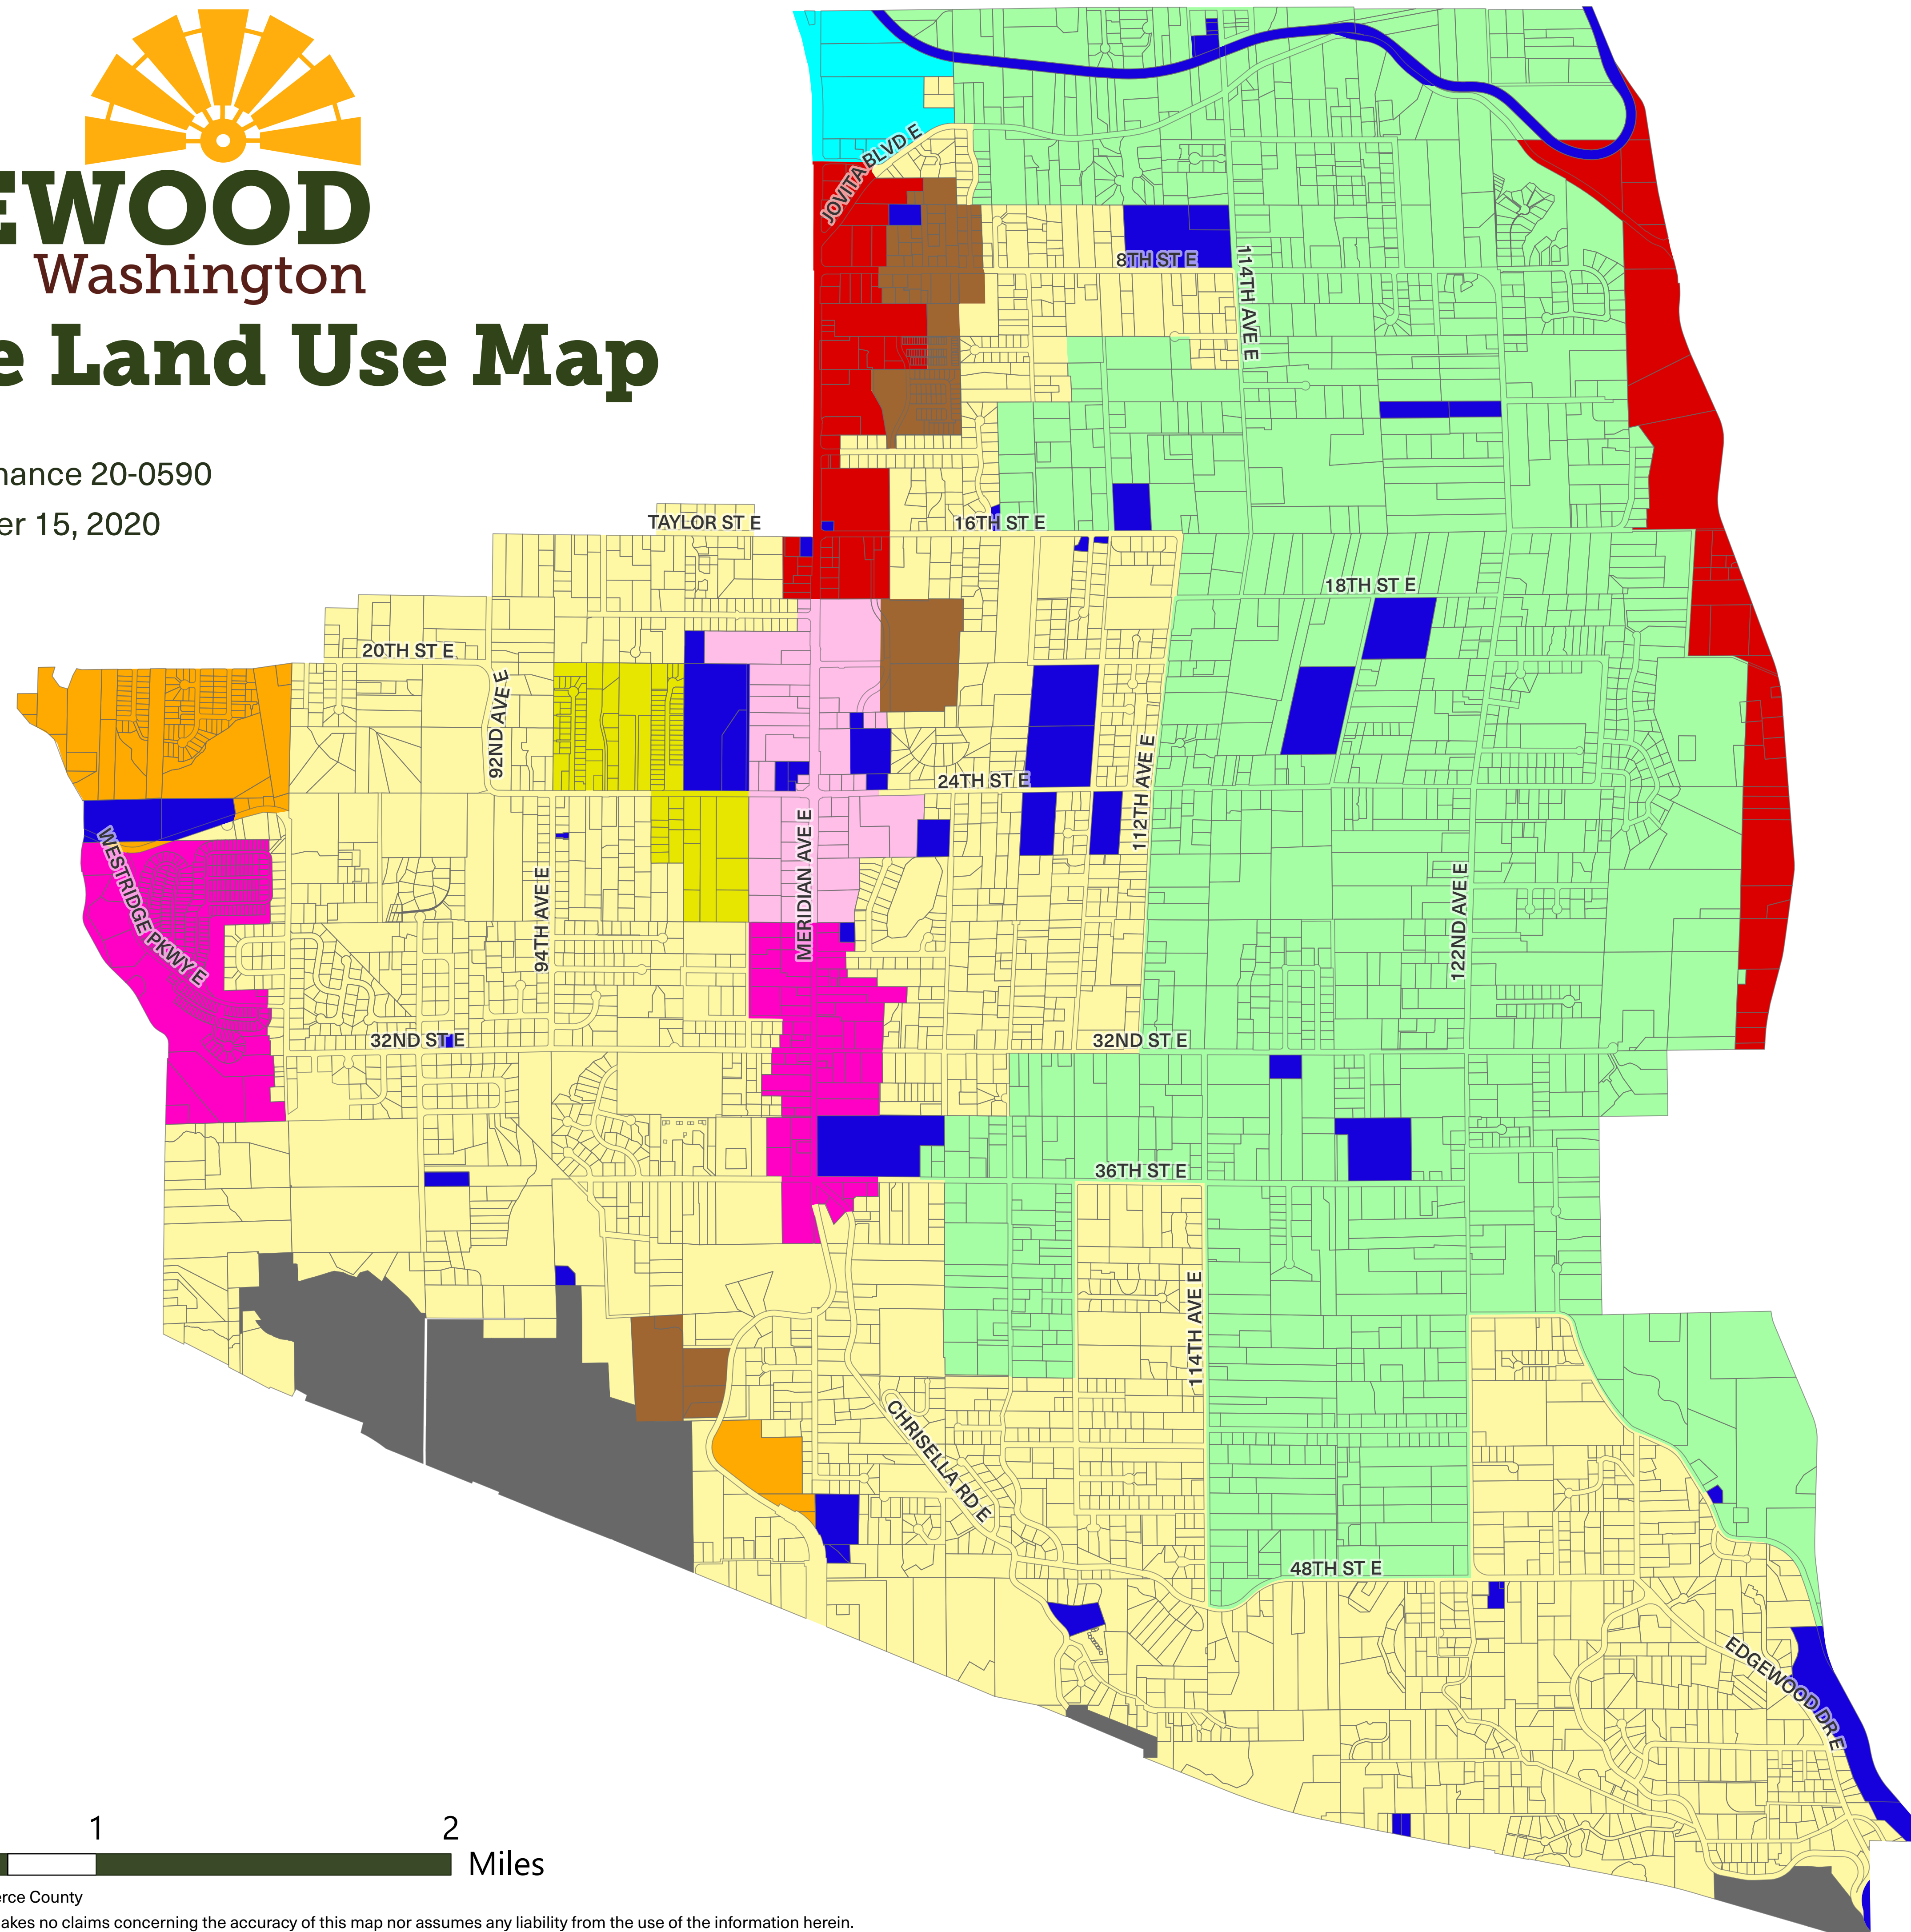

EDGEWOOD Washington

Future Land Use Map

Amended by Ordinance 20-0590
Effective December 15, 2020

Legend

FutureLandUse

- Single Family Low
- Single Family Moderate
- Single Family High
- Commercial
- Mixed Residential Low
- Mixed Residential Moderate
- Mixed Use Residential
- Town Center
- Business Park
- Industrial
- Public

Data Sources: City of Edgewood, Pierce County

Disclaimer: The City of Edgewood makes no claims concerning the accuracy of this map nor assumes any liability from the use of the information herein.