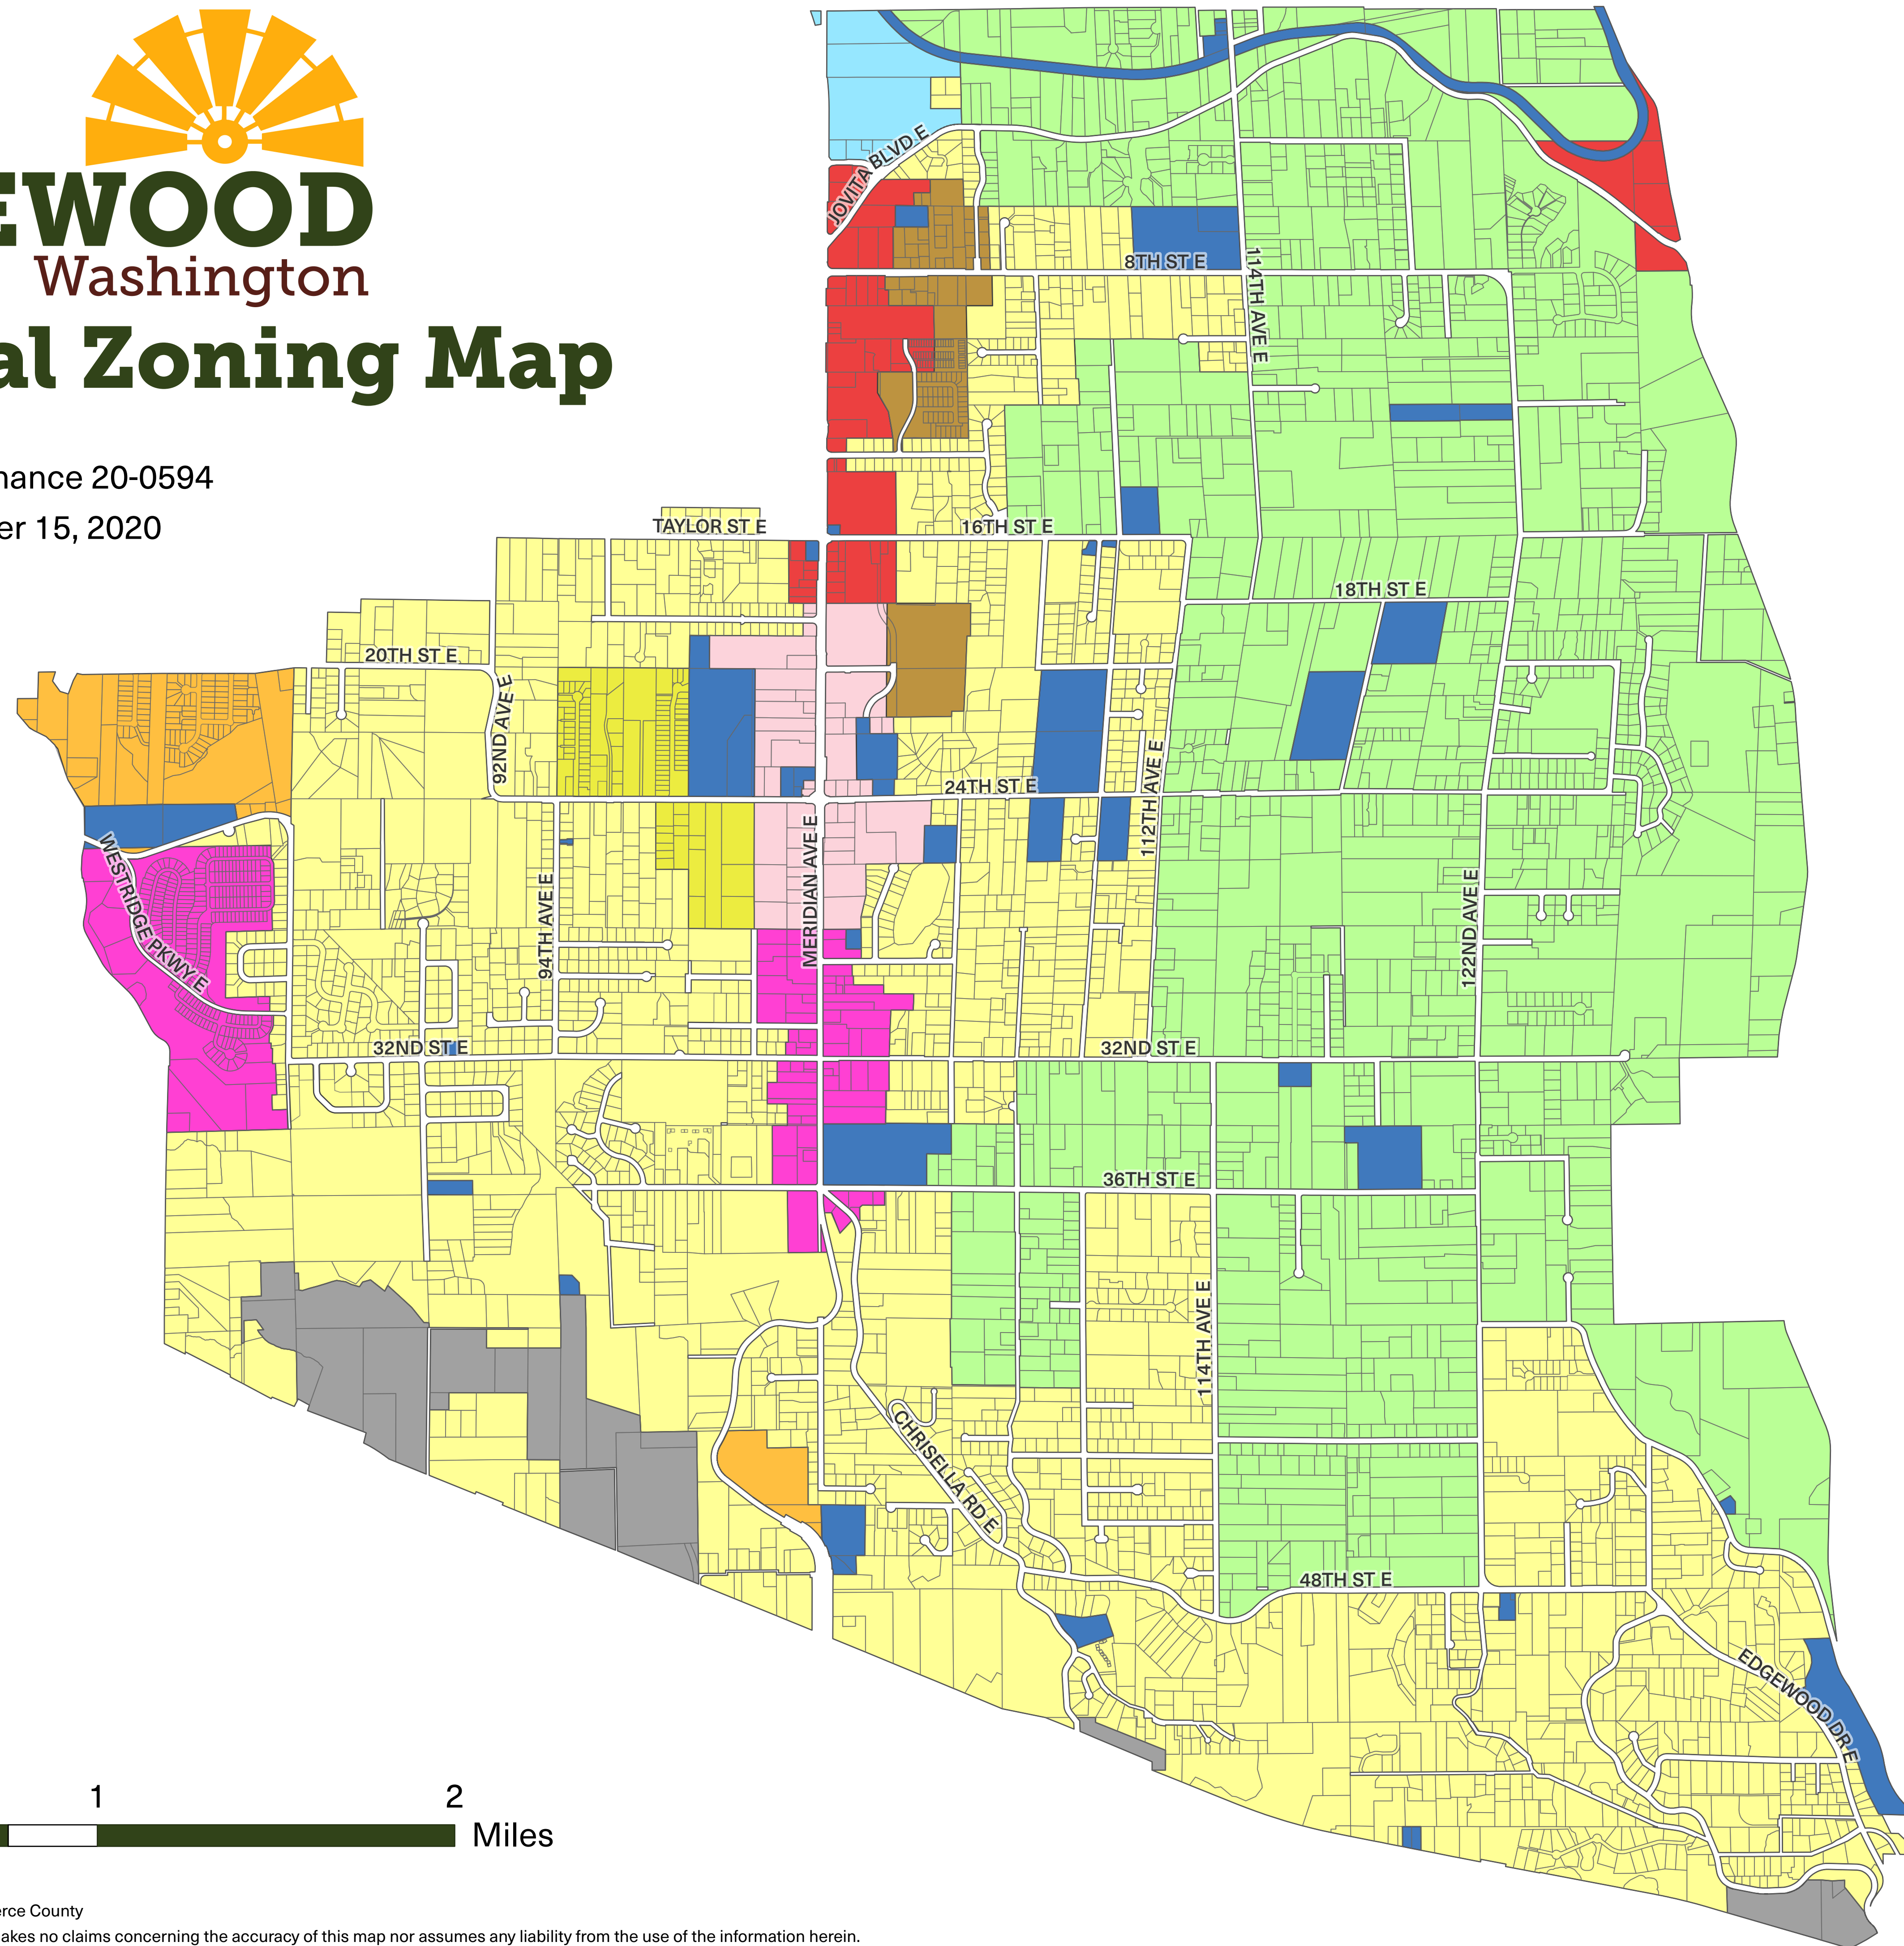

# EDGEWOOD Washington

## Official Zoning Map

Amended by Ordinance 20-0594  
Effective December 15, 2020

- Legend
- Current Zoning
- Single Family 2
  - Single Family 3
  - Single Family 5
  - Commercial
  - Mixed Residential 1
  - Mixed Residential 2
  - Mixed Use Residential
  - Town Center
  - Business Park
  - Industrial
  - Public

Data Sources: City of Edgewood, Pierce County

Disclaimer: The City of Edgewood makes no claims concerning the accuracy of this map nor assumes any liability from the use of the information herein.